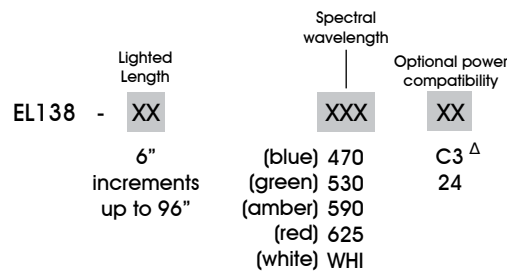

EL138

Expandable, High Intensity Strip Back Light

- Aii** Passively cooled design
- Aii** Perfect for line scanning applications.
70,000 Lux @ 3"; 50,000 hours life
- Aii** Intensity control of entire light via 10 - 0v input

Ordering Information

Standard Product Variation:
Shipped Within Three Weeks*

* IR option has a 4 week lead time
Δ 42" maximum length
C3 = Pulsar 710 Connector

Built-to-order lights are non-returnable.

Dimensional Information

TABULATION TABLE		
DASH NUMBER	LENGTH (XX)	DESCRIPTION
-06	6.0"	EL13806
LL138*	12.0"	---
-18	18.0"	EL13818
-24	24.0"	EL13824
-30	30.0"	EL13830
6" increments up to a max. 96"		
-96	96.0"	EL13896

Cable Length: 1.5 Meter (59")
Find installation models at advancedillumination.com/drawandmodels.html

DIMENSIONS ARE IN MILLIMETERS (INCHES)

[Click for Installation Models & Drawings](#)

Standard Variation Current Specifications

Maximum draw per 152mm (6") length

	blue	green	amber	red	white
@24	1.1A	1.1A	1.1A	1.1A	1.1A