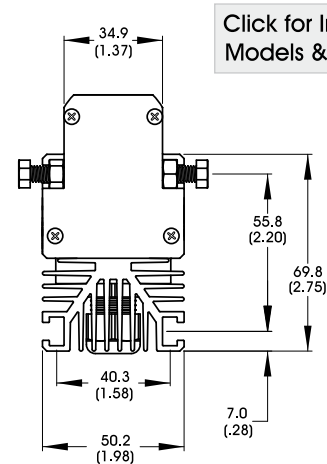

Ordering Information

Standard Product Variation:
Shipped Within Three Weeks*

* IR option has a 4 week lead time
Δ 42" maximum length
C3 = Pulsar 710 Connector

Built-to-order lights are non-returnable.

Dimensional Information

TABULATION TABLE		
DASH NUMBER	LENGTH (XX)	DESCRIPTION
-06	6.0"	EL13806
LL138*	12.0"	---
-18	18.0"	EL13818
-24	24.0"	EL13824
-30	30.0"	EL13830
6" increments up to a max. 96"		
-96	96.0"	EL13896

Cable Length: 1.5 Meter (59")
Find installation models at advancedillumination.com/drawandmodels.html

DIMENSIONS ARE IN MILLIMETERS (INCHES)

[Click for Installation Models & Drawings](#)

Standard Variation Current Specifications

Maximum draw per 152mm (6") length

	blue	green	amber	red	white
@24	1.1A	1.1A	1.1A	1.1A	1.1A