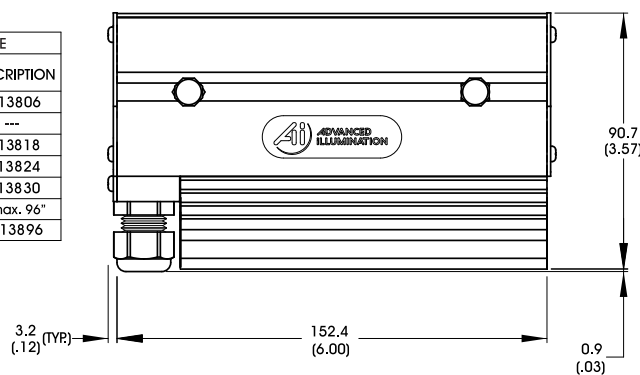

Ordering Information

Standard Product Variation:
Shipped Within Three Weeks*

* IR option has a 4 week lead time
Δ 42" maximum length
C3 = Pulsar 710 Connector

Built-to-order lights are non-returnable.

Dimensional Information

TABULATION TABLE		
DASH NUMBER	LENGTH (XX)	DESCRIPTION
-06	6.0"	EL13806
LL138*	12.0"	---
-18	18.0"	EL13818
-24	24.0"	EL13824
-30	30.0"	EL13830
6" increments up to a max. 96"		
-96	96.0"	EL13896

Cable Length: 1.5 Meter (59")
Find installation models at advancedillumination.com/drawandmodels.html

DIMENSIONS ARE IN MILLIMETERS (INCHES)

[Click for Installation Models & Drawings](#)

Standard Variation Current Specifications

Maximum draw per 152mm (6") length

	blue	green	amber	red	white
@24	1.1A	1.1A	1.1A	1.1A	1.1A