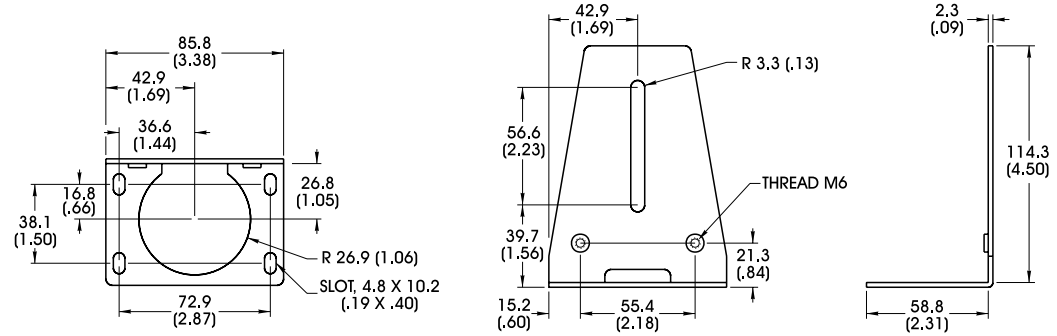

LB106*

FOR USE WITH:
DL9160, DL097

Ordering Information

Standard Product:
Shipped Next Day

LB107

FOR USE WITH:
DL7248, DL106

Ordering Information

Standard Product:
Shipped Next Day