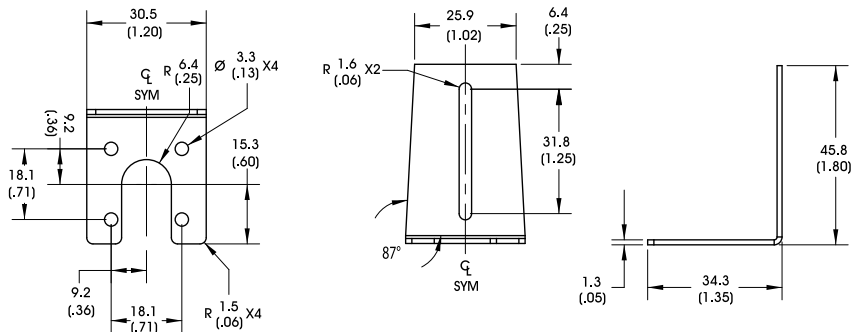

Ordering Information

Standard Product:
Shipped Next Day

LB102

FOR USE WITH:
SL073