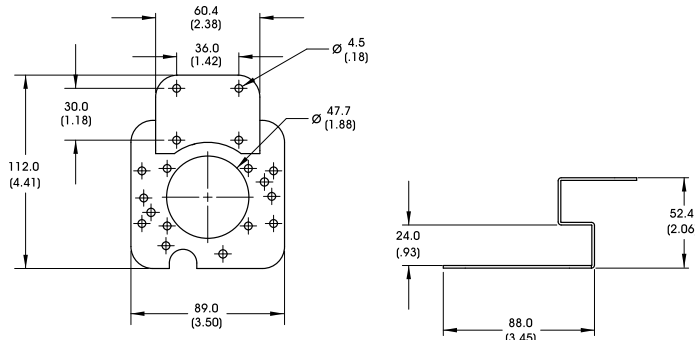

Mounting Brackets

To simplify the mounting process, Ai offers a line of camera brackets for positioning lights under or around the camera lens. Most brackets are designed to be held in place by the same screw that secures the camera. **Brackets are included with the lights listed below EXCEPT those marked with an asterisk (*).** Those items are sold separately.

Ordering Information

Standard Product:
Shipped Next Day

LB101

FOR USE WITH:
Cognex Series 5000 &
Matrox Cameras

And Ai Lights:
DL2230, DL7248, DL106, RL1424, RL4260,
RL36120, RL5064, RL3536