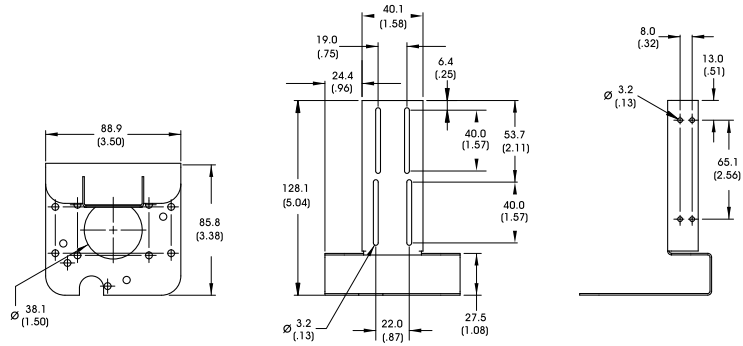

Ordering Information

Standard Product:
Shipped Next Day

LB105

FOR USE WITH:
Cognex Micro Cameras

And Ai Lights:
DL2230, DL7248, DL106, RL1424, RL4260,
RL36120, RL5064, RL3536