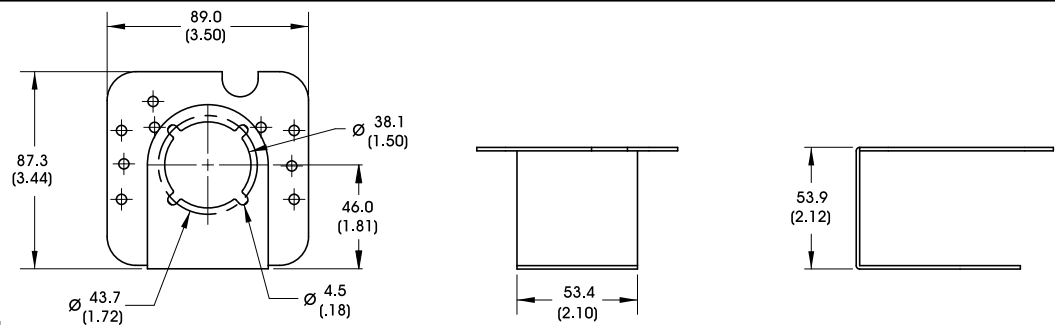

Ordering Information

Standard Product:
Shipped Next Day

LB103*

FOR USE WITH:
NI Cameras

And Ai Lights:
DL2230, DL7248, DL106, RL1424,
RL4260, RL36120, RL5064, RL3536