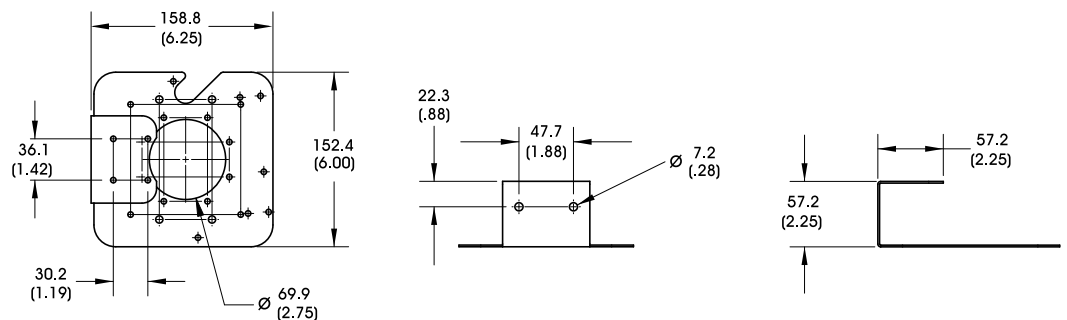

Ordering Information

Standard Product:
Shipped Next Day

LB104*

FOR USE WITH:
Cognex Series 5000
& Matrox Cameras

DL106, DL7248, DL097, DL9160
RL113, RL4260, RL36120, RL5064,
RL1360, RL1660, RL3536