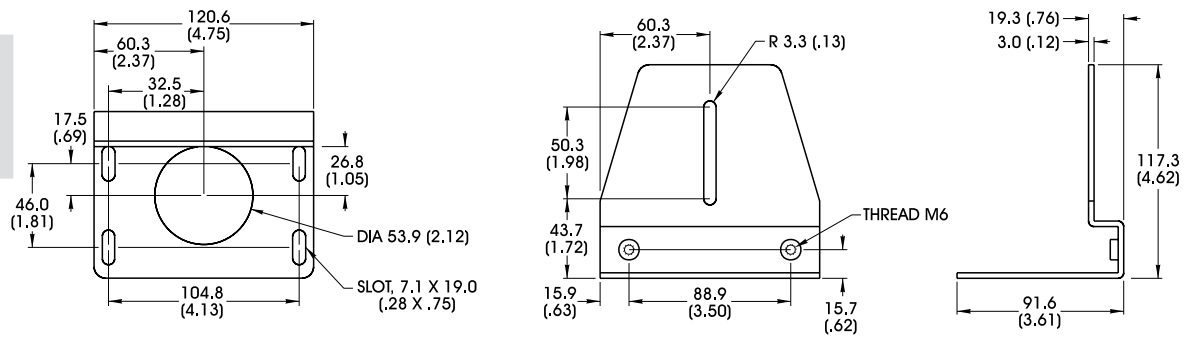

LB106*

FOR USE WITH:
DL9160, DL097

Ordering Information

Standard Product:
Shipped Next Day

LB107

FOR USE WITH:
DL7248, DL106

Ordering Information

Standard Product:
Shipped Next Day